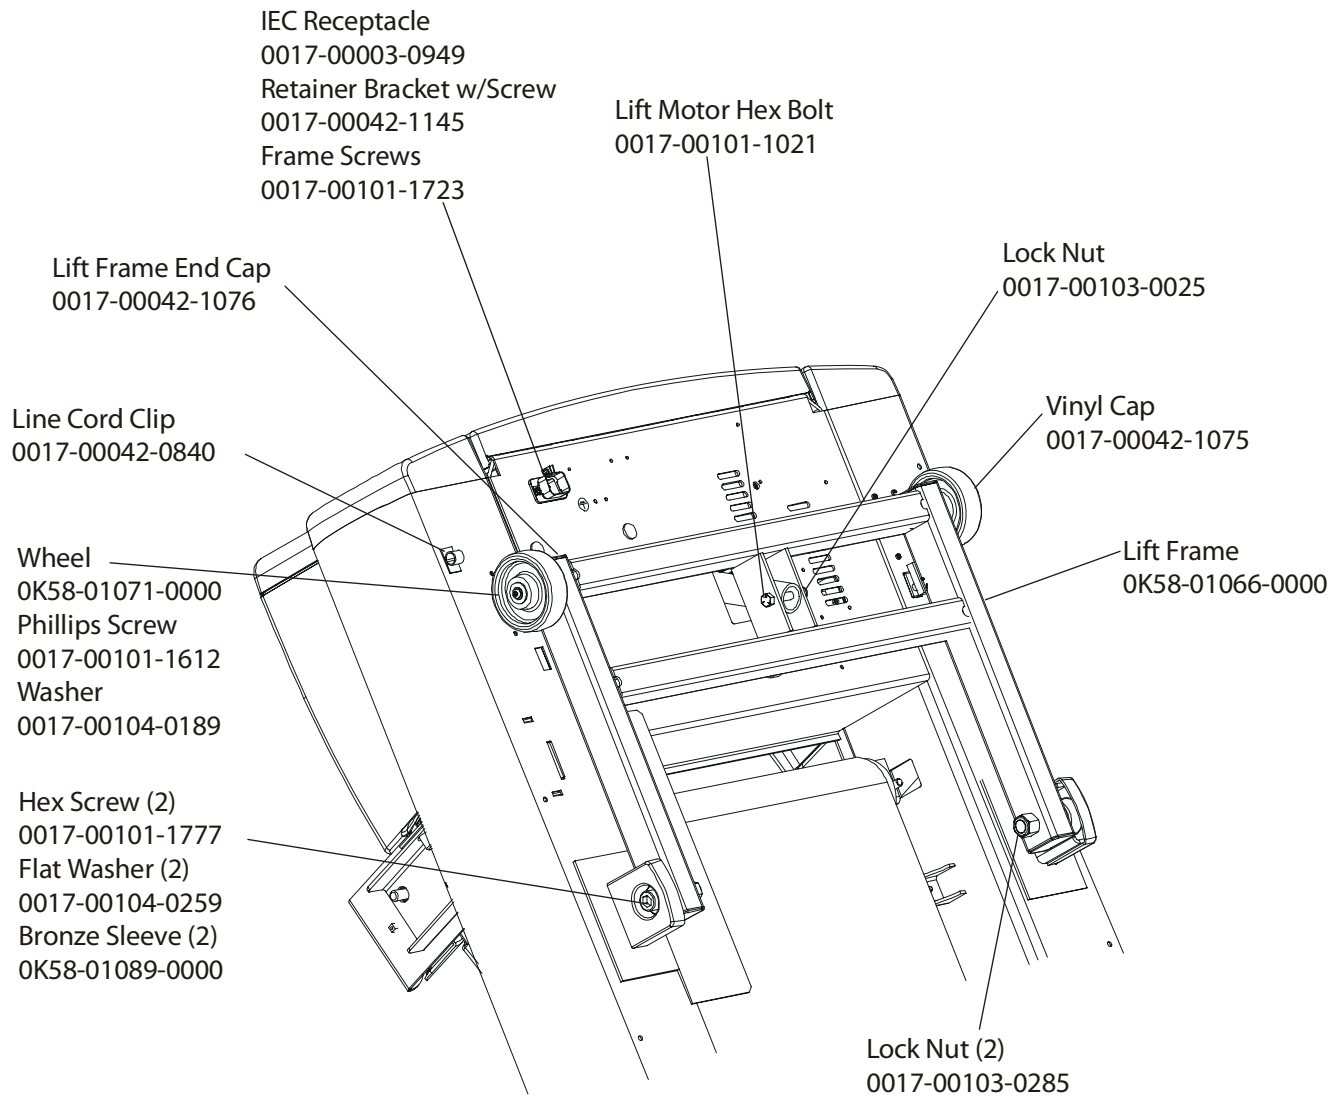

ARCTIC SILVER 97TEZ
Lift Frame and Lift Motor

97TEZ-0xxx-01
S/N TWZ100000 and up